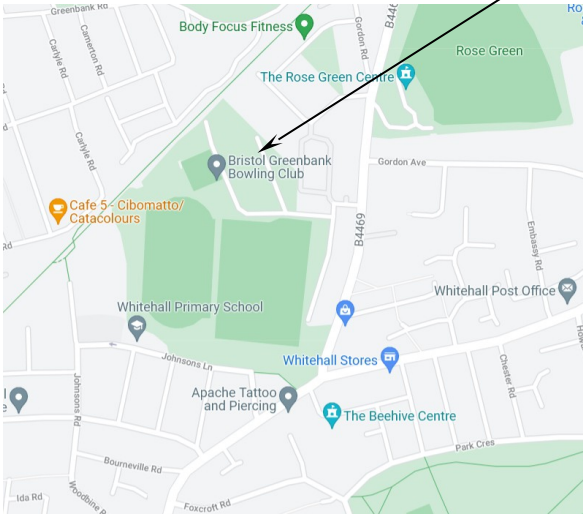

Bristol Greenbank Bowling Club

Gordon Road, Greenbank, Bristol, BS5 7DP

How to find us

Depending on which way you drive along Gordon Road, you need to either turn left or right into the side road as shown.

Turn left around the side of house

Turn right around rear of house

The car park, clubhouse and green are through the green gates and down the lane